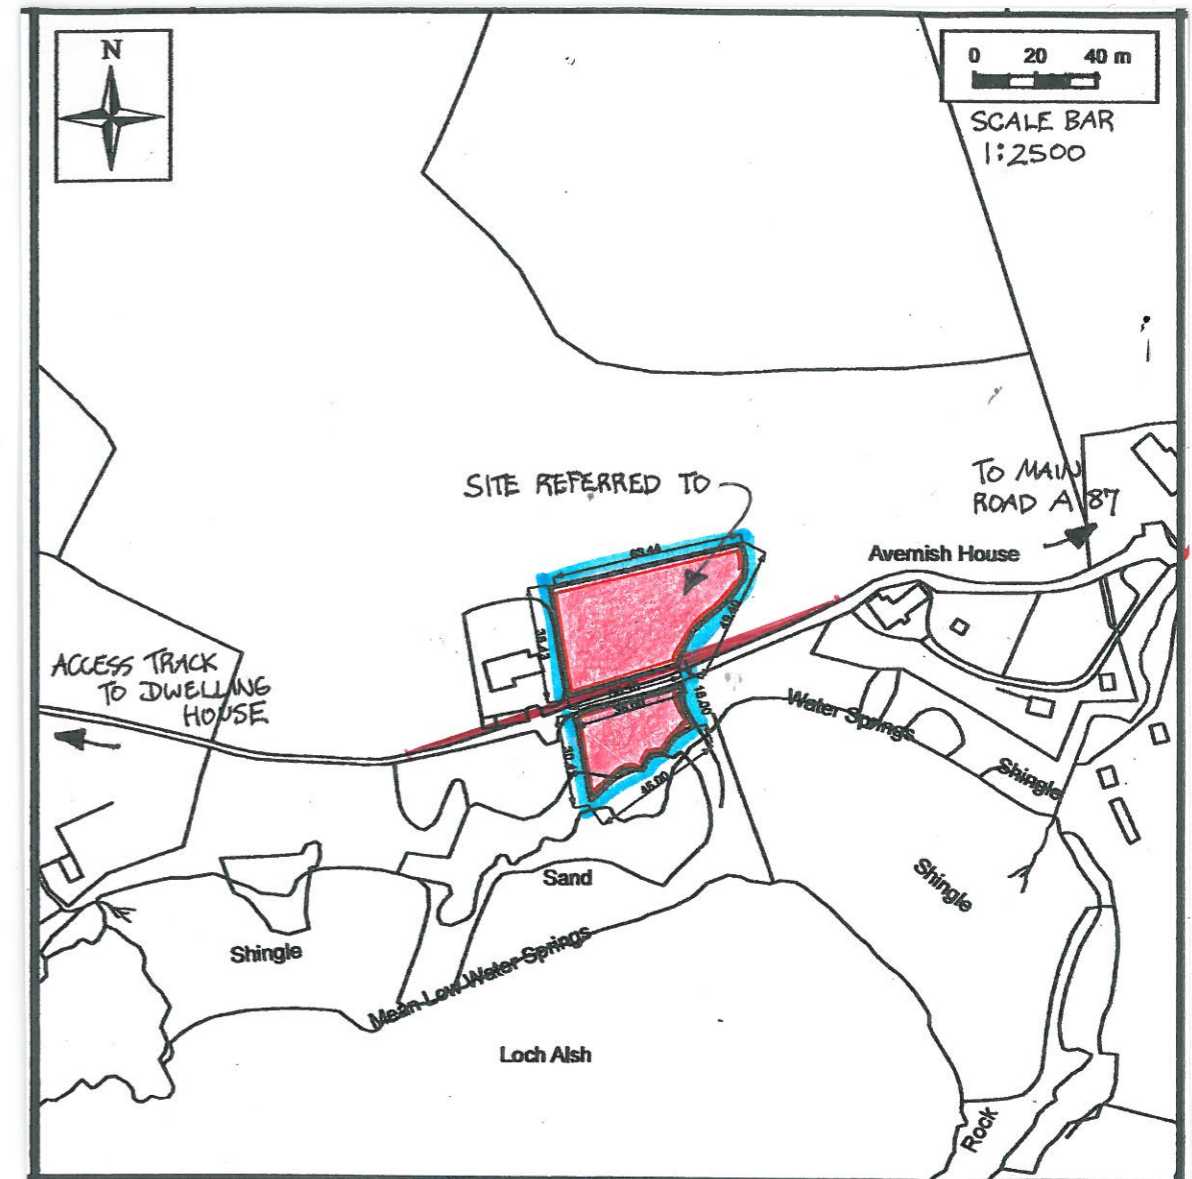

**SITE PLAN - SOAKAWAY DETAILS 1:200**

**LOCATION PLAN**

1:2500

|  |  |  |
|--|--|--|
|  | <b>ARCHIE MACDONALD</b>                              |  |
|  | DESIGN & DRAWING SERVICES                            |  |
|  | Strathyre, Carbost,<br>Skeabost Bridge, Isle of Skye |  |
|  | Tel: 01470 532 735<br>archiemacdesign@aol.com        |  |

PROPOSED DWELLING HOUSE AT AVERNISH NOSTIE, by KYLE OF LOCHALSH, ROSS-SHIRE FOR DONALD AND IAN COUTTS-WOOD

LOCATION PLAN

|                     |               |
|---------------------|---------------|
| DRG No: AMD 1223 01 | SCALE: 1:2500 |
|---------------------|---------------|

|                |               |
|----------------|---------------|
| DATE: MAY 2018 | DRAWN BY: AMD |
|----------------|---------------|